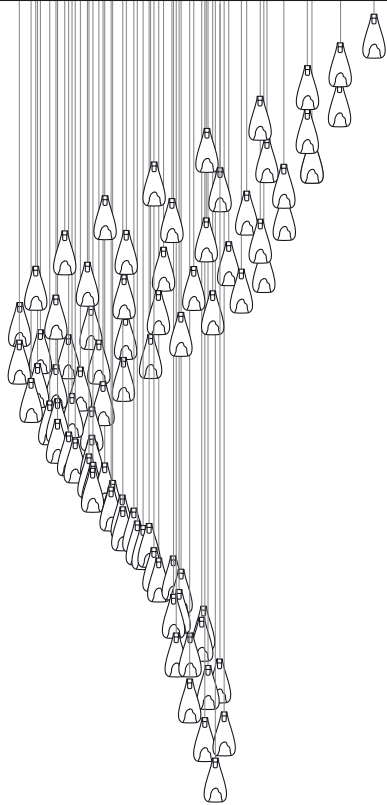

Haida

HAIDA

Haida, the former name for Nový Bor, the region where our unique objects are born. Extraordinary piece that combines meticulous handmade craftsmanship of glass-blowers with the unconventional print of nature from the place where Sans Souci was born. Each bulb represents an impression of a basalt stone, carefully imprinted with brass or decorated with a soda effect. This imposing return to Nature symbolizes roughness of North Bohemian nature but yet soft lightness of glass art.

Design by Tomáš Sákra

OPTIONS

Dia 1300 mm × H 2700 mm

L 2000 mm × W 1000 mm × H 2100 mm

L 2500 mm × W 1630 mm × H 1800 mm